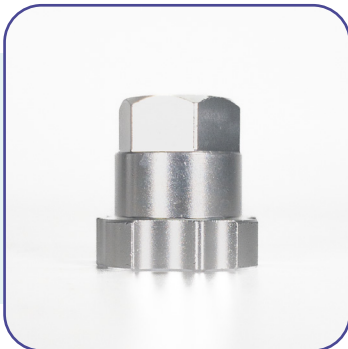

## ROSCA/THREAD

DA101

IWATA  
SUPERNOVA  
WS400/LS400

1/4 Macho, Rosca 19  
1/4 Male, 19 Thread BSP

DA102

IWATA  
W400/W400LV/WR400/LPH400  
SATA JET B NR-92/NR-95

16mm Hembra, Rosca 1.5mm  
16mm Female, 1.5mm Thread

DA103

SATA QCC FAMILY

Rosca Trapezoidal  
Trapezoidal Thread

DA104

DEVILBISS  
GTI FAMILY/DV1

3/8 Macho, Rosca 19  
3/8 Male, 19 Thread BSP

**ADAPTADOR/ADAPTER**

**REF.**

DA107

SAGOLA  
3300G/4100G/4200G

12mm Macho, Rosca 1.5mm.  
12mm Male, 1.5mm. Thread

DA108

SAGOLA  
4100GTO/4400/4500XTREME

18mm Hembra, Rosca 1.5mm  
18mm Female, 1.5mm Thread

**ADAPTADOR/ADAPTER**

**REF.**

DA116

DEVILBISS  
DV1S FOR DV1

3/8 Hembra, Rosca 18  
7/16 Macho, Rosca 14  
3/8 Female, 18 Thread NPS  
7/16 Male, 14 Thread UNC